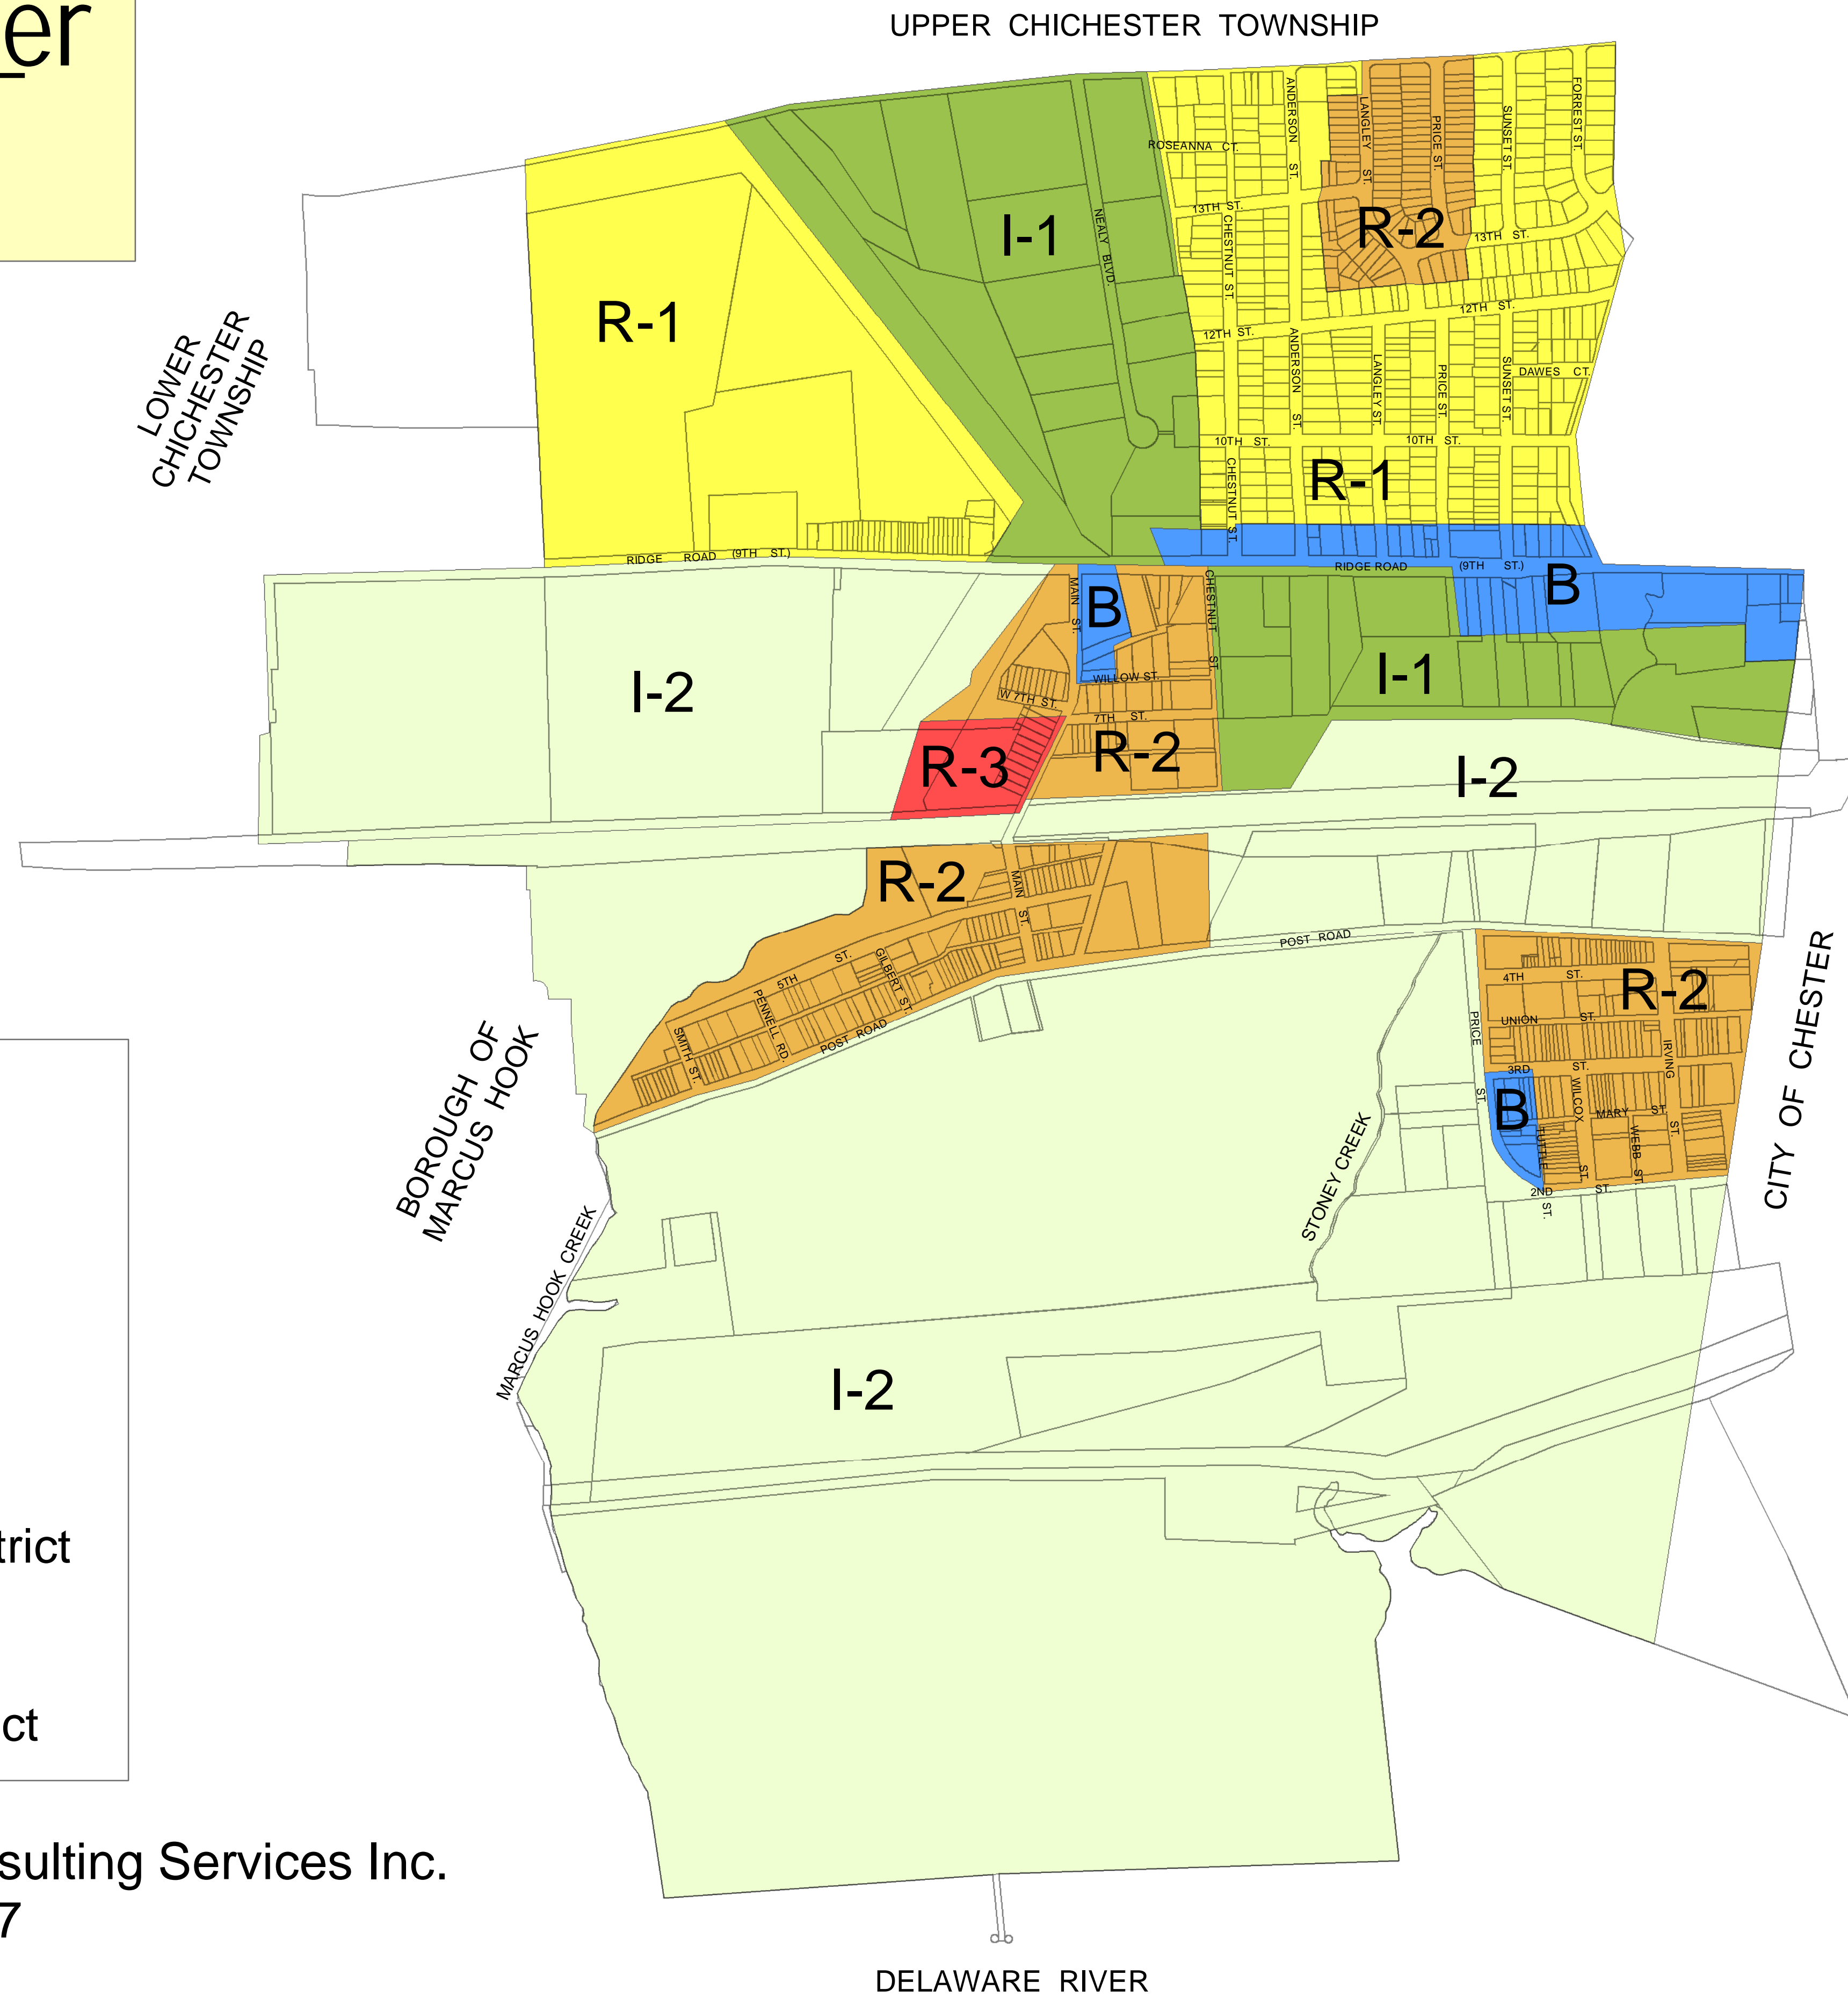

Borough of Trainer Zoning Map 2007

Legend

ZONING DISTRICT

-  B Business District
-  I-1 Light Industrial District
-  I-2 General Industrial District
-  R-1 Single Family Residence District
-  R-2 General Residence District
-  R-3 Multi Family Residence District

Map Prepared By: Stantec Consulting Services Inc.
July 27, 2007

FILE: \\us1238-401\GIS\padeico\g_train\mxd\trainerzoning-400scale.mxd